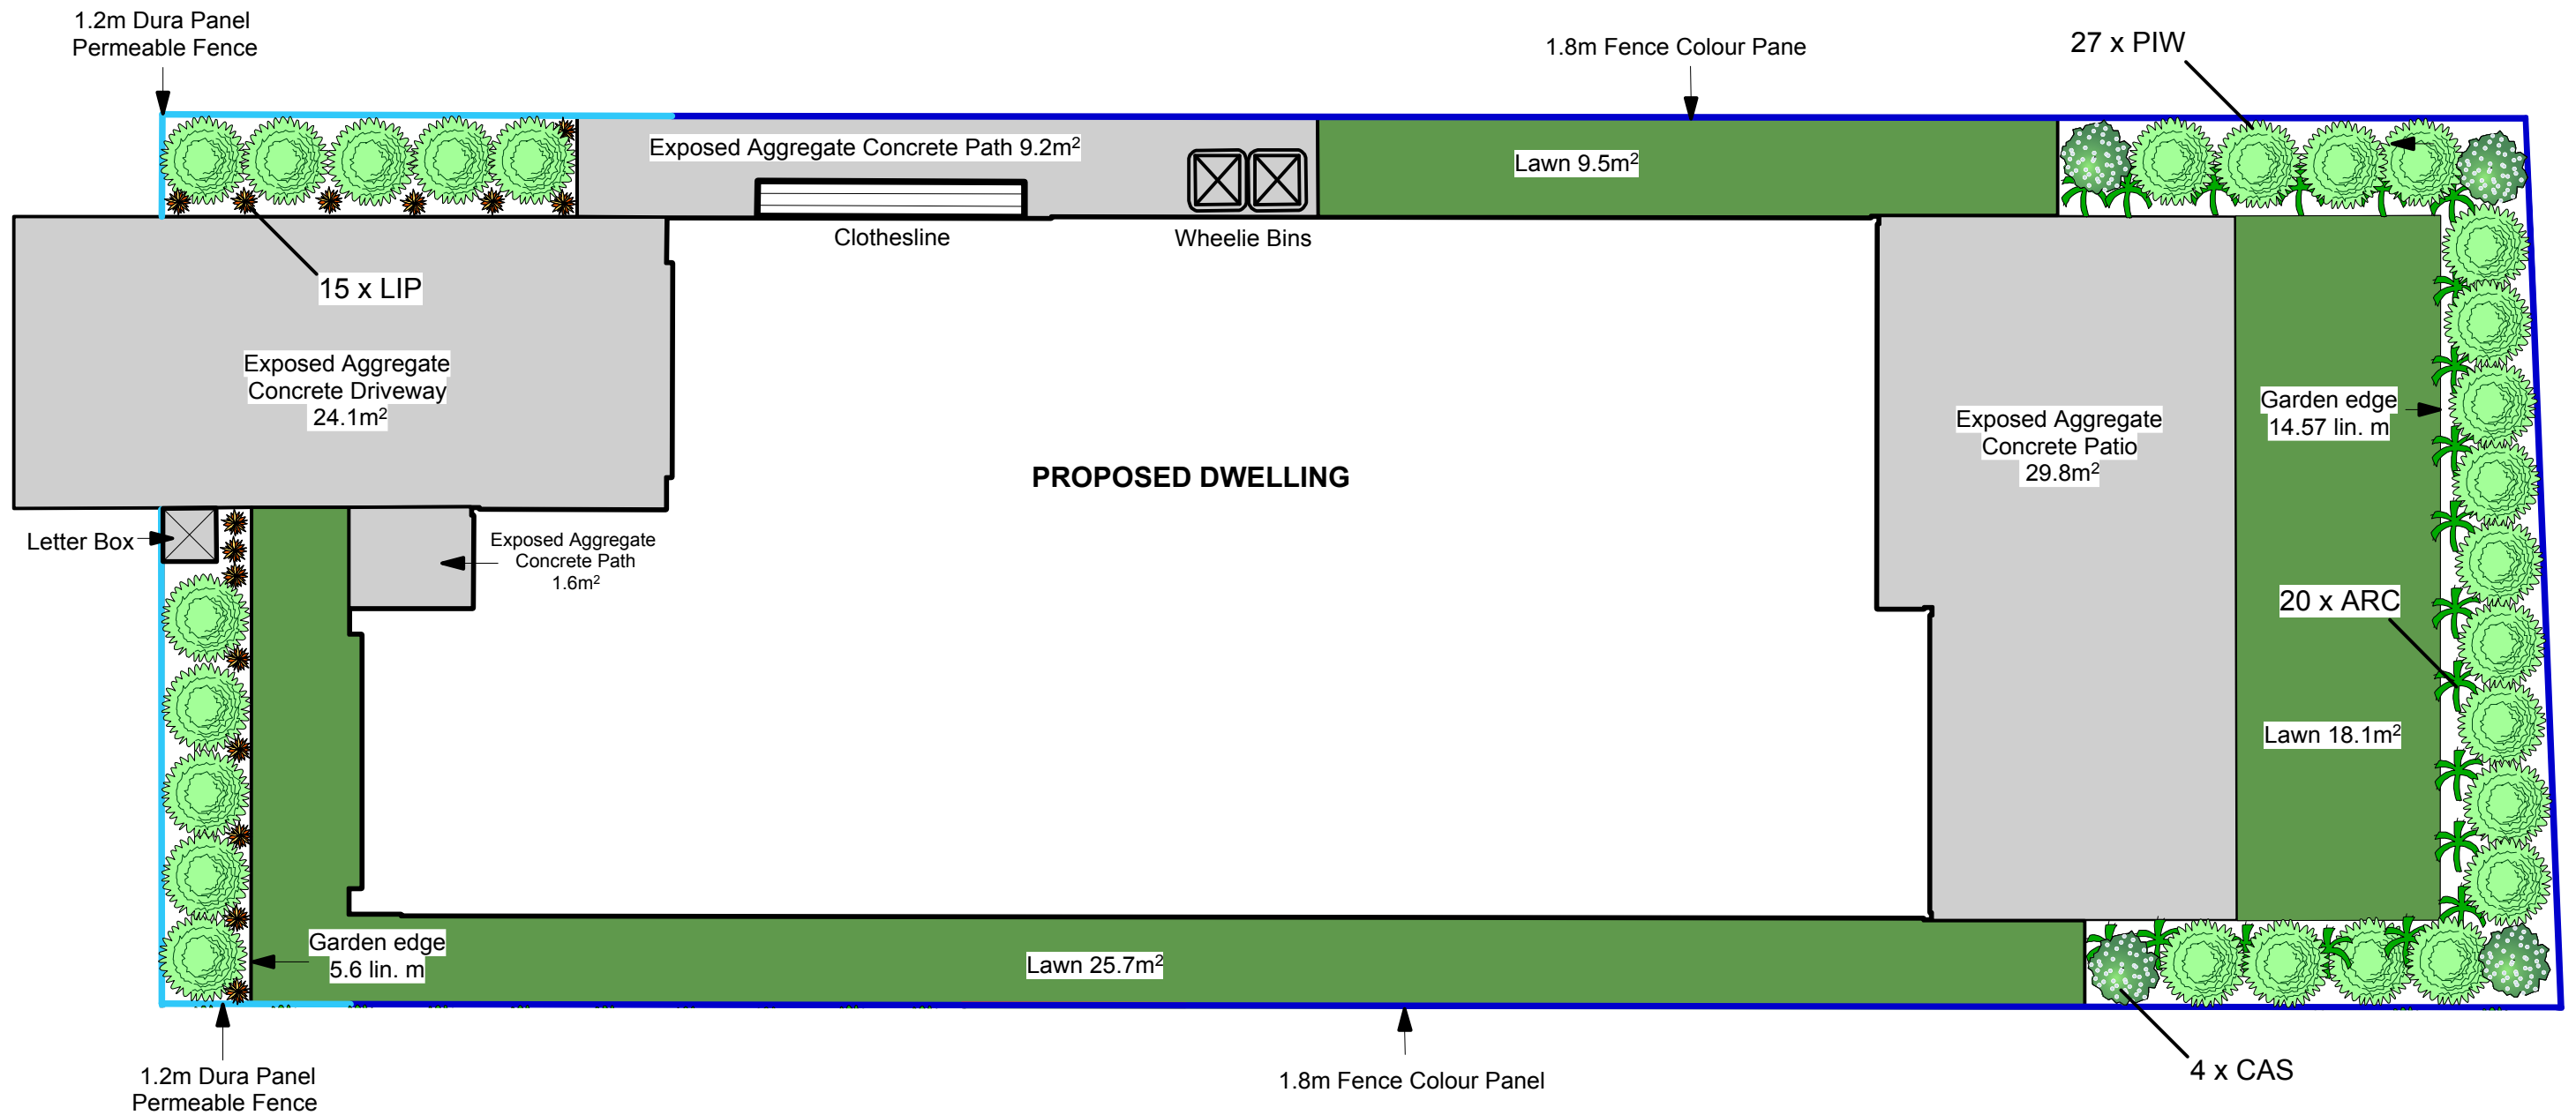

Pittosporum Wrinkle Blue

Arthropodium cirratum

Camellia Setsugekka

Libertia peregrinans

PLANTING KEY

PIW	Pittosporum Wrinkle Blue	27
ARC	Arthropodium cirratum	20
CAS	Camellia Setsugekka	4
LIP	Libertia peregrinans	15

Note: layout and quantities are subject to site measure

LANDSCAPE SCHEDULE OF AREAS

DWELLING FOOTPRINT	124m ²
CONCRETE	64.7m ²
GARDEN	31.1m ²
TIMBER GARDEN EDGE	20.17lin. m
LAWN	53.3m ²

Practical outcomes that grow value

1198 State Highway 1, Manakau Ph: 021 112 1063

Project Name: **Lot 74
Kenepuru Landing, Stage 1**

Date: 2 September 2018

Scale: 1:75 @ A3

Drawing Title: **DRAFT Landscape
& Planting Plan**

Drawing Number: 1