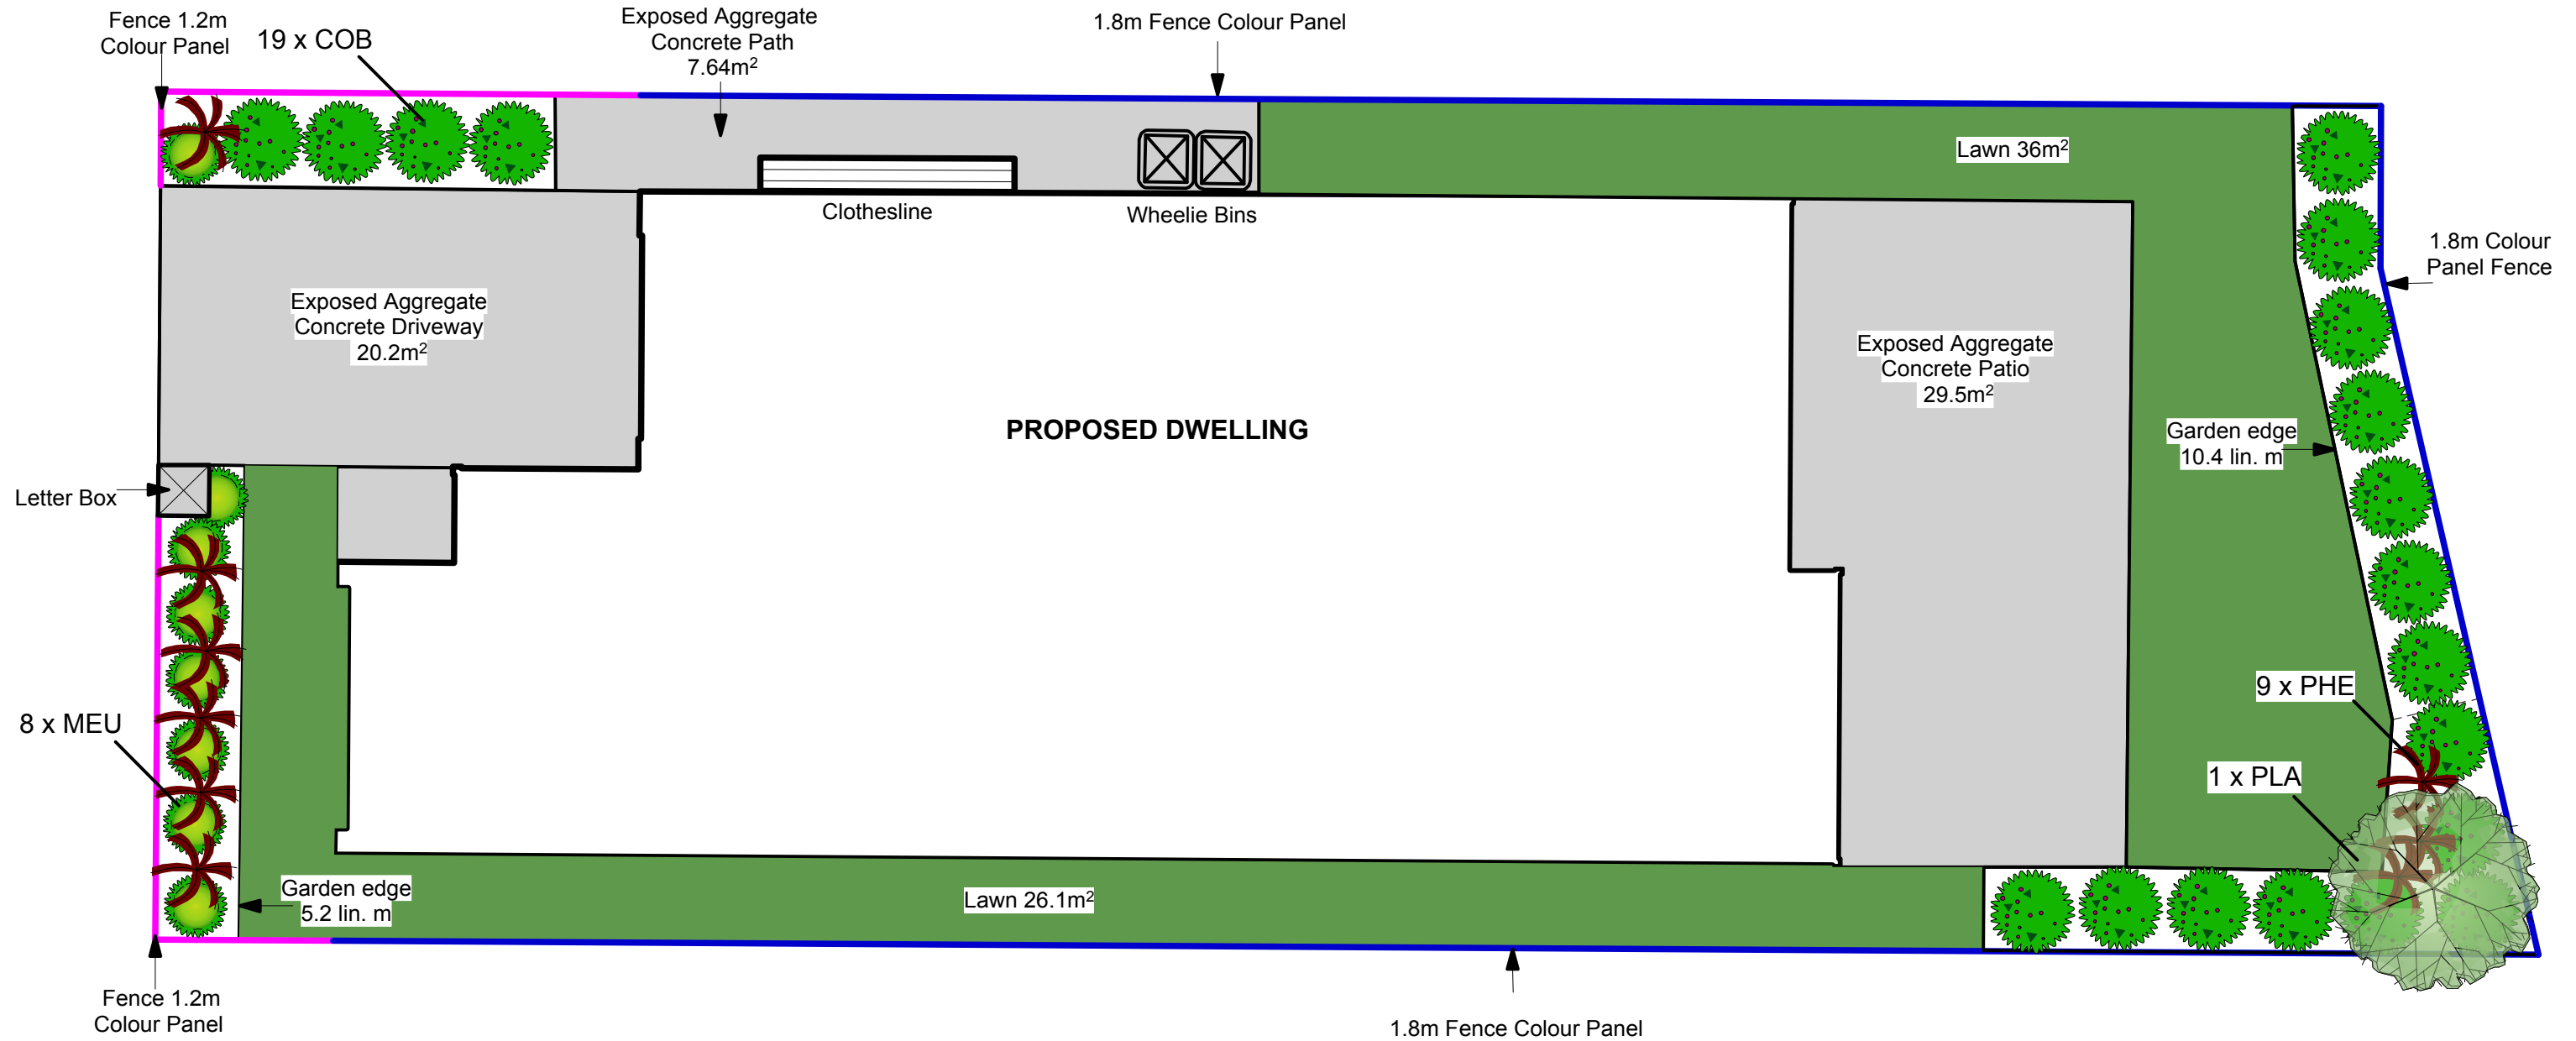

LANDSCAPE SCHEDULE OF AREAS

DWELLING FOOTPRINT	124m ²
CONCRETE	59m ²
GARDEN	26.6m ²
TIMBER GARDEN EDGE	23.6lin. m
LAWN	60.5m ²

Practical outcomes that grow value

1198 State Highway 1, Manakau Ph: 021 112 1063

Project Name: **Lot 15, Laneway B
Kenepuru Landing, Stage 1**

Date: 2 September 2018

Scale: 1:75 @ A3

Drawing Title: **DRAFT Landscape
& Planting Plan**

Drawing Number: 1

Drawn By: Tina Mullins