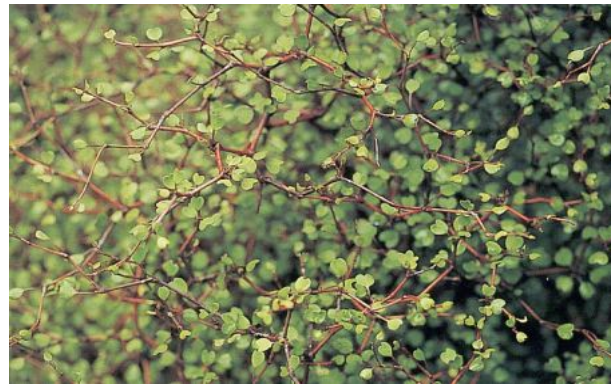

Corokia Bonze King

Meuhlenbeckia astonii

Plagianthus regius

Phormium Evening Glow

PLANTING KEY

MEU	Meuhlenbeckia astonii	8
PHE	Phormium Evening Glow	9
COB	Corokia Bronze King	19
PLA	Plagianthus regius	1

Note: layout and quantities are subject to site measure