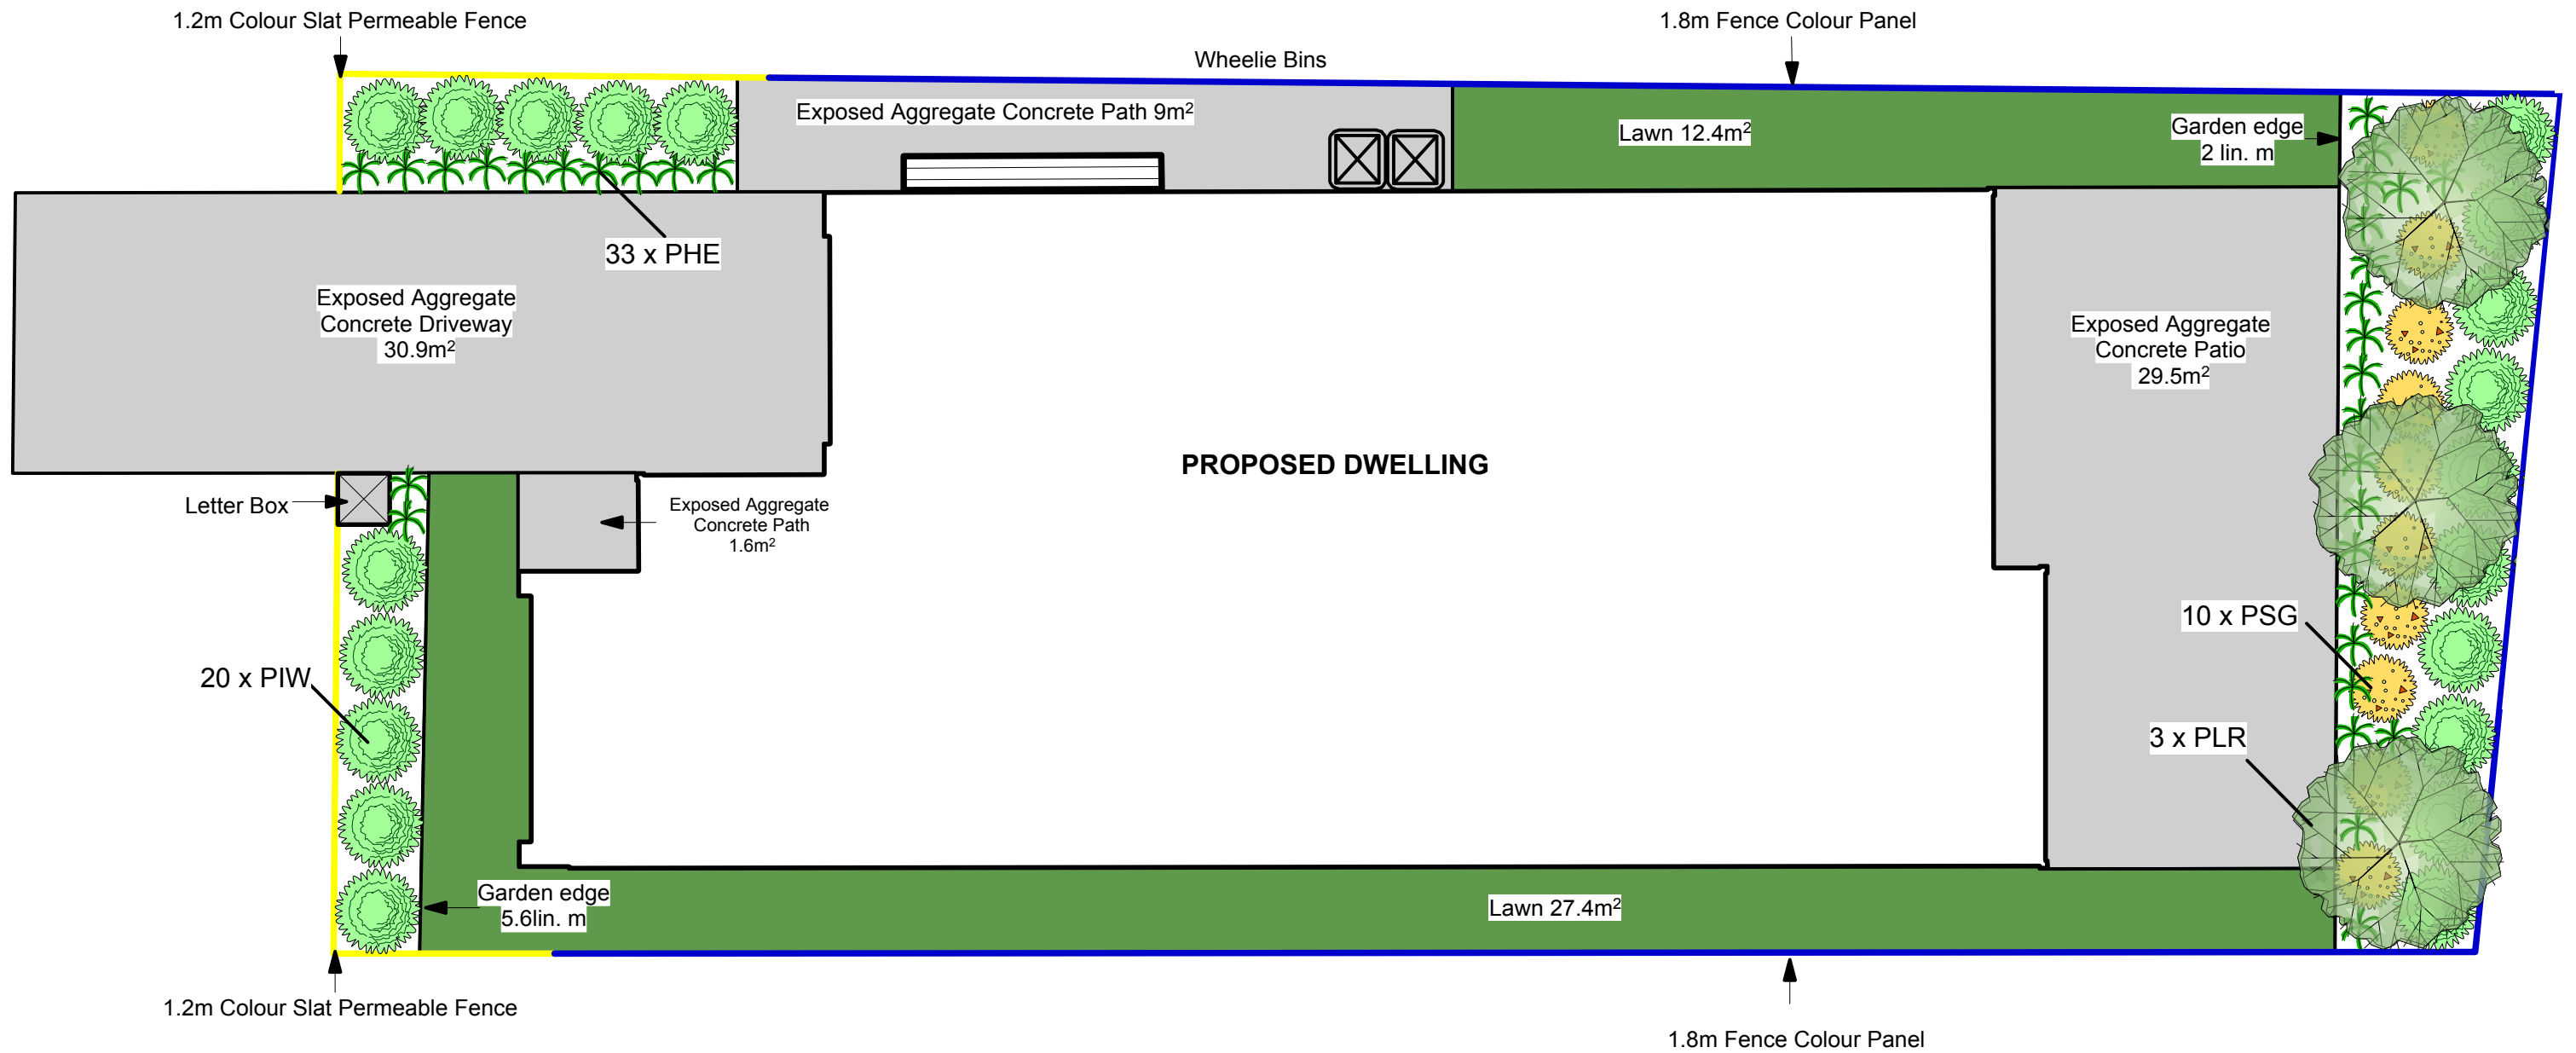

Plagianthus regius

Pseudopanax Gold Splash

Pittosporum Wrinkle Blue

Phormium Emerald Gem

PLANTING KEY

PIW	Pittosporum Wrinkle Blue	20
PSG	Pseudopanax Gold Splash	10
PLR	Plagianthus regius	3
PHE	Phormium Emerald Gem	30

Note: layout and quantities are subject to site measure

LANDSCAPE SCHEDULE OF AREAS

DWELLING FOOTPRINT	124m ²
CONCRETE	72.23m ²
GARDEN	32.6m ²
TIMBER GARDEN EDGE	7.6lin. m
LAWN	39.8m ²

Practical outcomes that grow value

1198 State Highway 1, Manakau Ph: 021 112 1063

Project Name: **Lot 51
Kenepuru Landing, Stage 1**

Date: 2 September 2018

Scale: 1:75 @ A3

Drawing Title: **DRAFT Landscape
& Planting Plan**

Drawing Number: 1

Drawn By: Tina Mullins