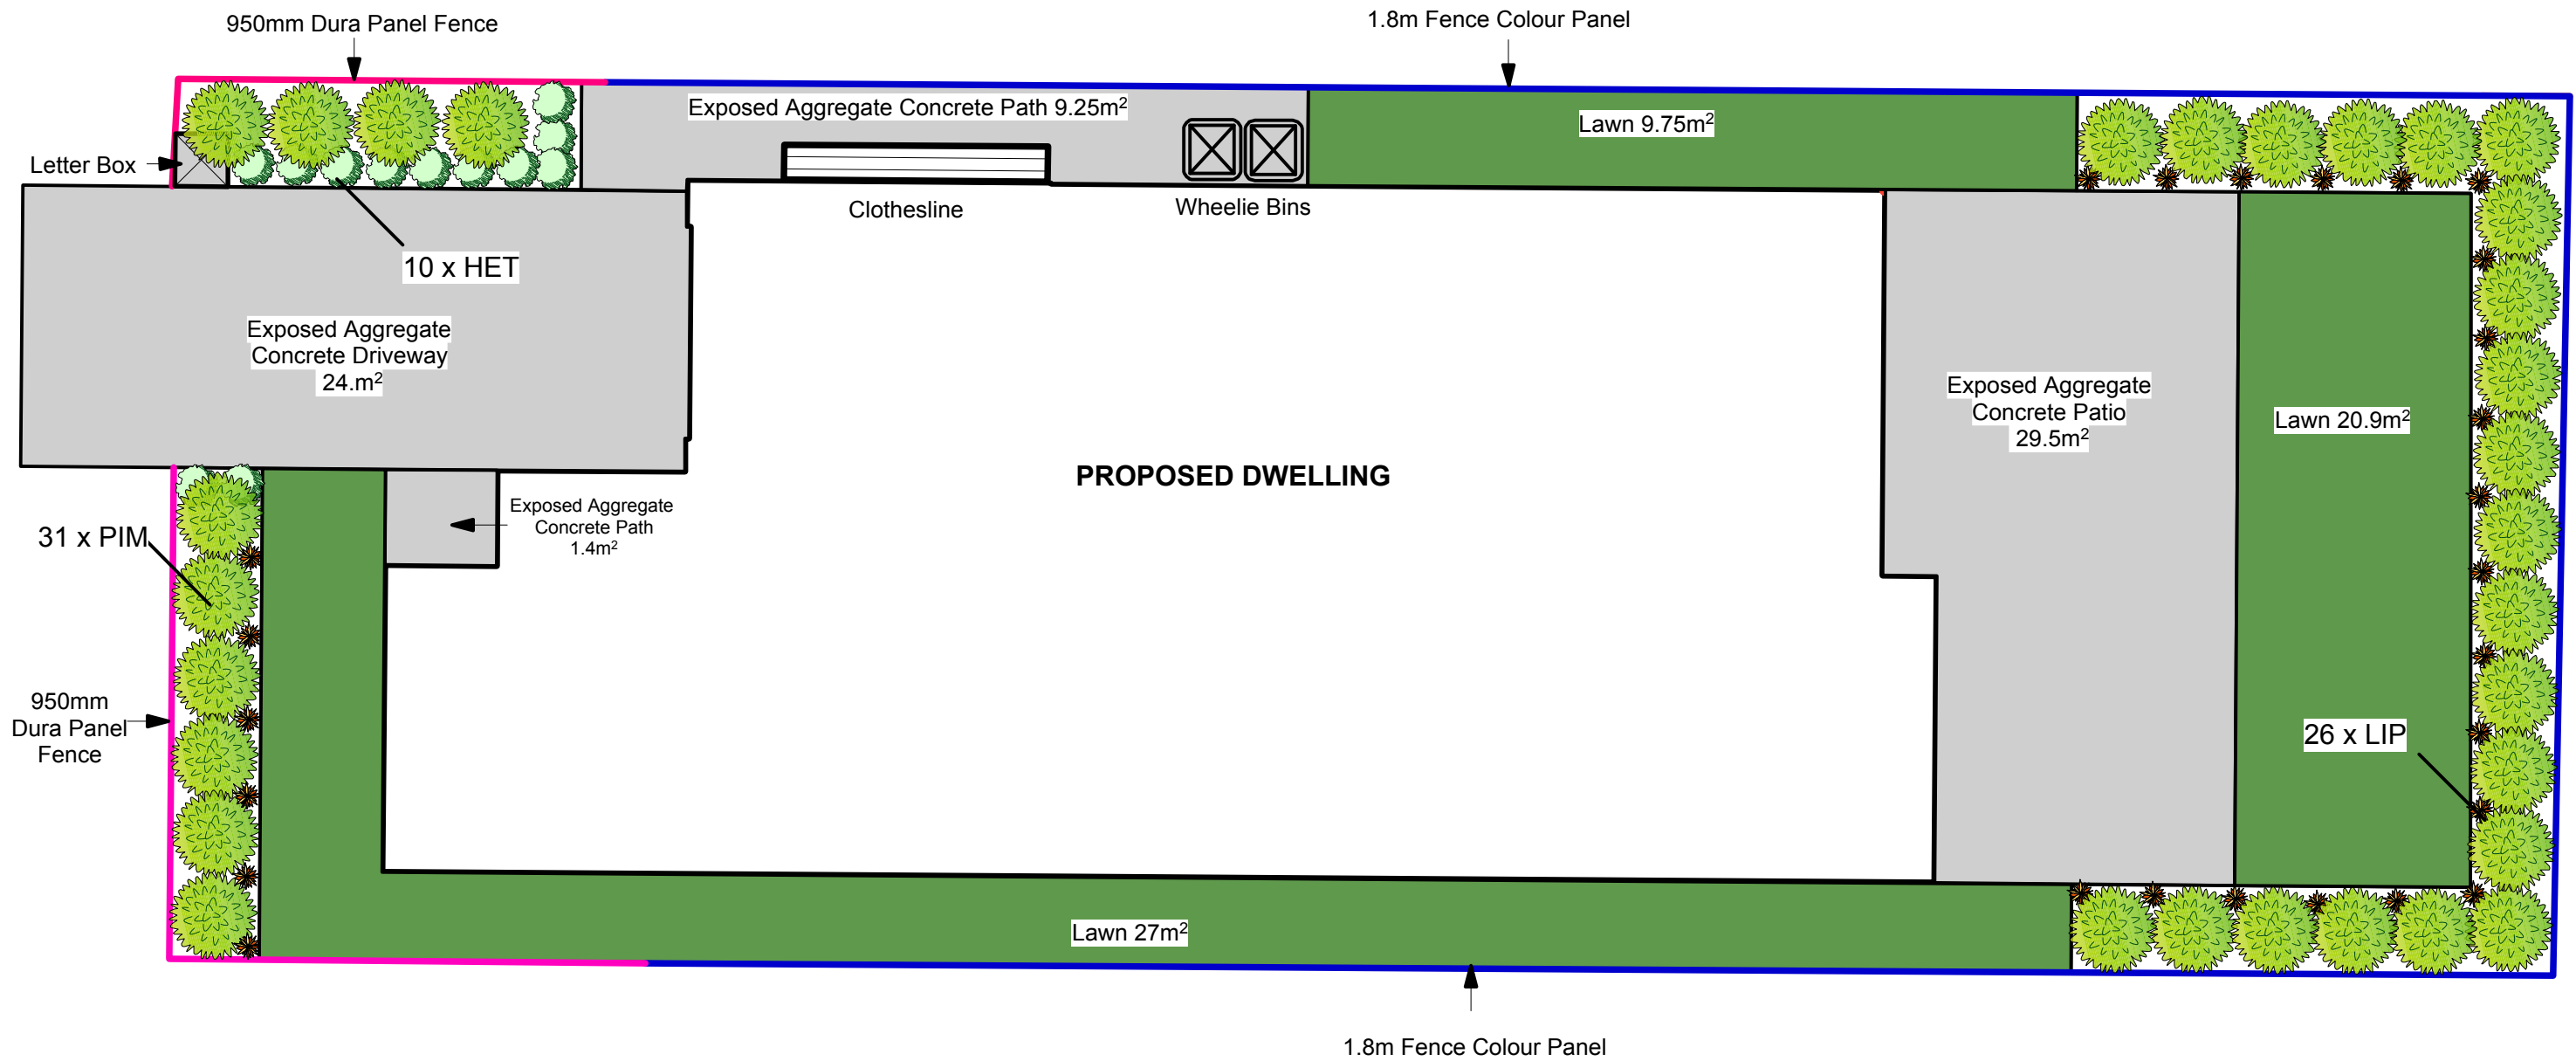

Pittosporum Mountain Green

Hebe topiaria

Libertia peregrinans

PLANTING KEY		
PIM	Pittosporum Mountain Green	31
HET	Hebe topiaria	10
LIP	Libertia peregrinans	26

**Note: layout and quantities are subject to site measure**

LANDSCAPE SCHEDULE OF AREAS	
DWELLING FOOTPRINT	124m <sup>2</sup>
CONCRETE	64.3m <sup>2</sup>
GARDEN	31.9m <sup>2</sup>
TIMBER GARDEN EDGE	20.9lin. m
LAWN	57.6

*Practical outcomes that grow value*

1198 State Highway 1, Manakau Ph: 021 112 1063

Project Name: **Lot 97  
Kenepuru Landing, Stage 1**

Date: 3 September 2018

Scale: 1:75 @ A3

Drawing Title: **DRAFT Landscape  
& Planting Plan**

Drawing Number: 1

Drawn By: Tina Mullins