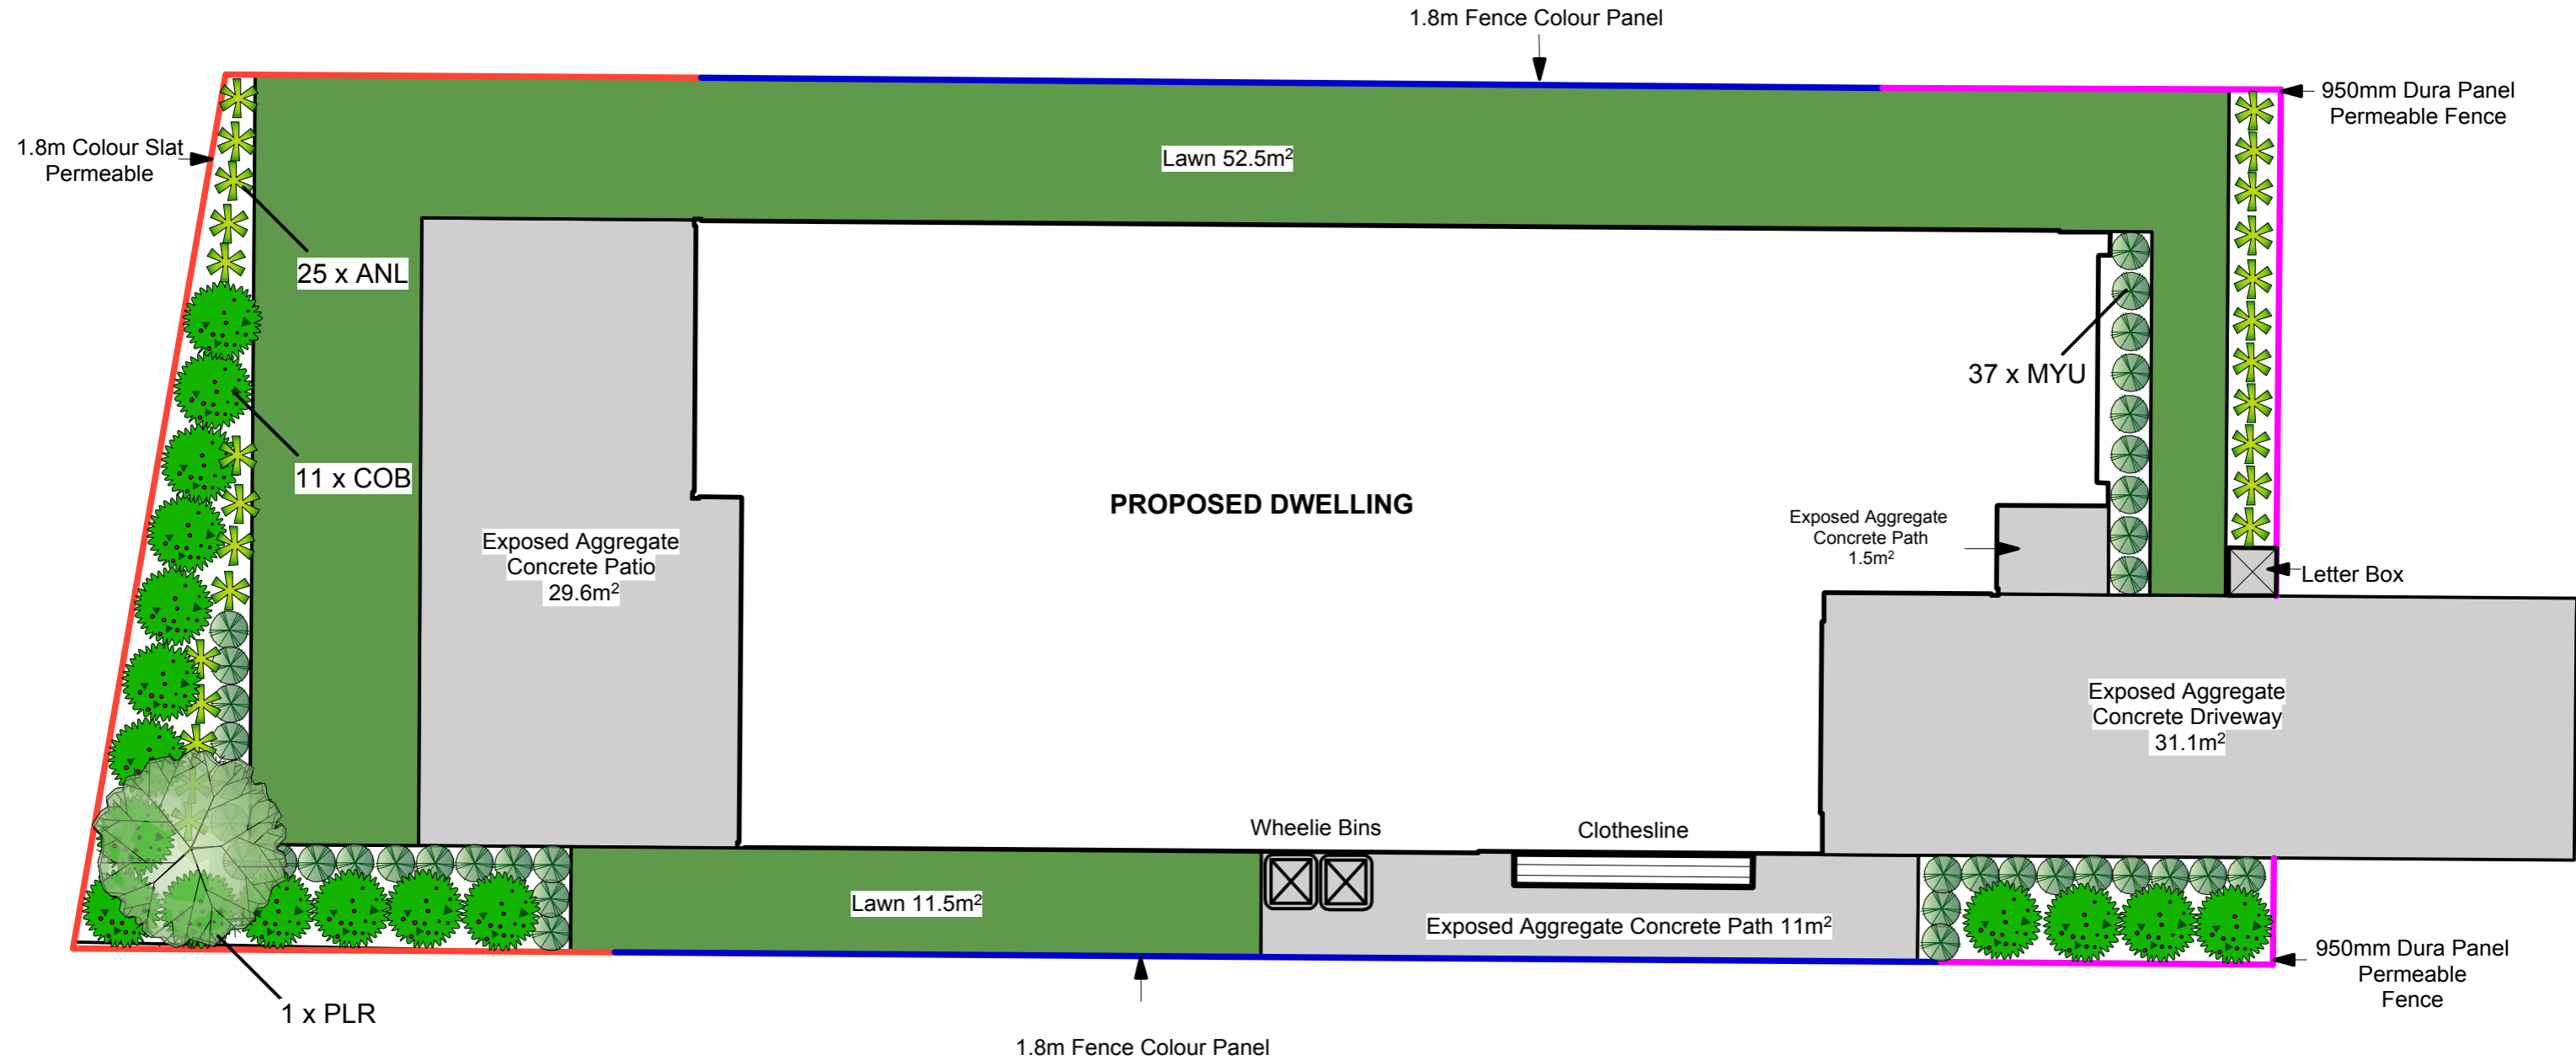

### PLANTING KEY

COB	Corokia Bronze King	18
ANL	Anemanthele lessoniana	25
MYU	Myrtus ugni	37
PLR	Plagianthus regius	1

**Note: layout and quantities are subject to site measure**

### LANDSCAPE SCHEDULE OF AREAS

DWELLING FOOTPRINT	124m <sup>2</sup>
CONCRETE	73.4m <sup>2</sup>
GARDEN	31.8m <sup>2</sup>
TIMBER GARDEN EDGE	23.85lin. m
LAWN	76.7

*Practical outcomes that grow value*

1198 State Highway 1, Manakau Ph: 021 112 1063

Project Name: **Lot 127  
Kenepuru Landing, Stage 1**

Date: 4 September 2018

Scale: 1:80 @ A3

Drawing Title: **DRAFT Landscape  
& Planting Plan**

Drawing Number: 1

Drawn By: Tina Mullins