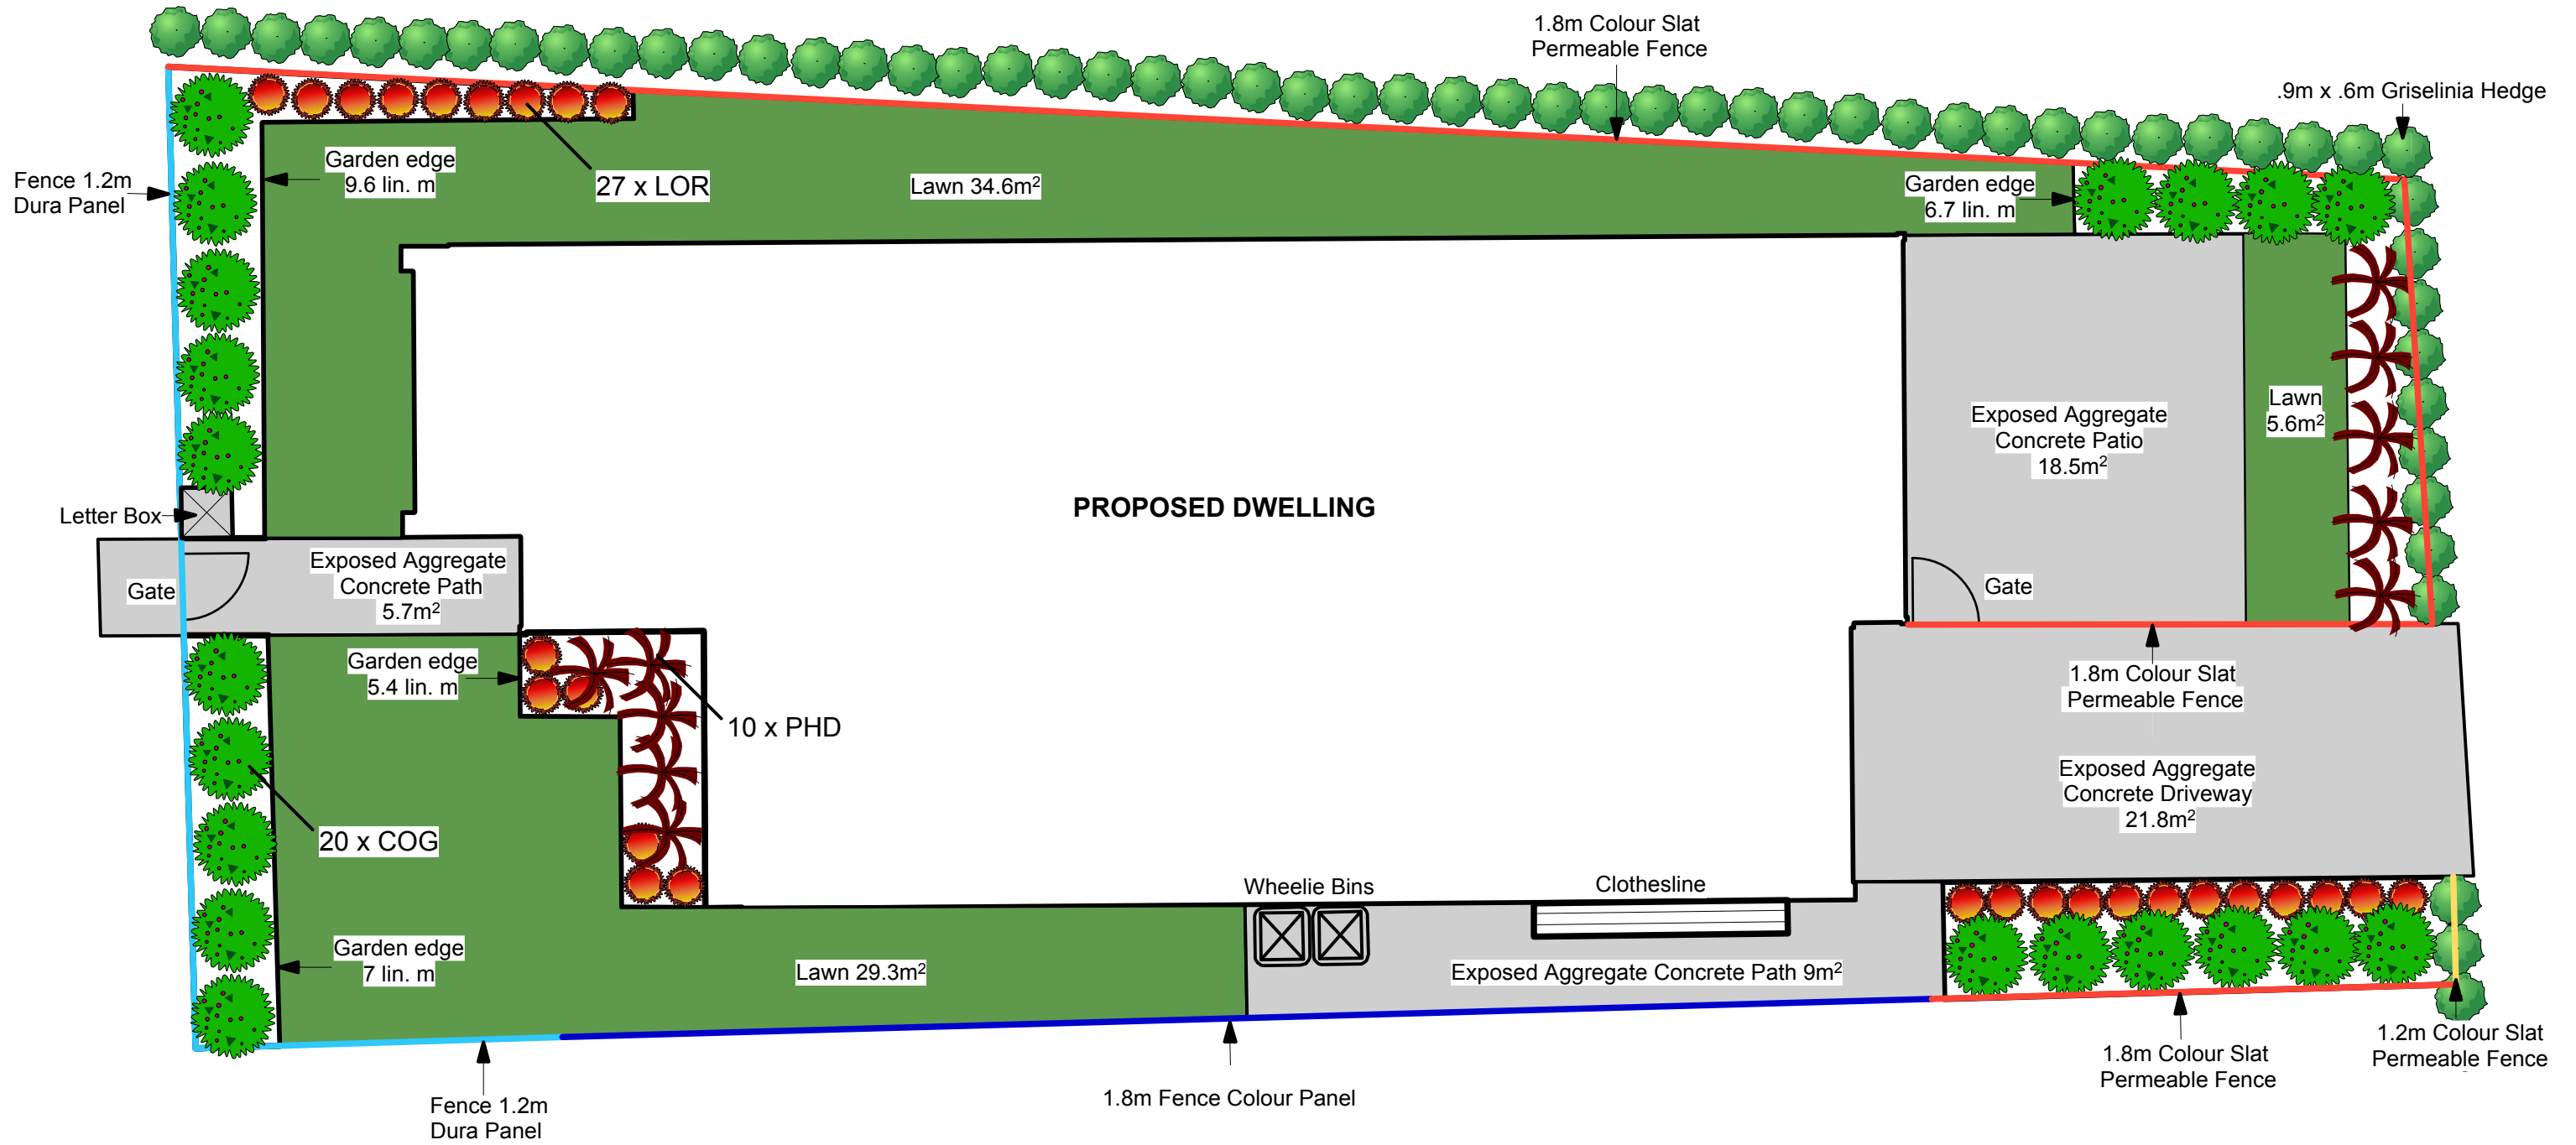

Corokia Geentys Green

Lophomyrtus Red Dragon

Phormium Dark Delight

PLANTING KEY		
COG	Corokia Geentys Green	20
LOR	Lophomyrtus Red Dragon	27
PHD	Phormium Dark Delight	10

Note: layout and quantities are subject to site measure

LANDSCAPE SCHEDULE OF AREAS	
DWELLING FOOTPRINT	124m ²
CONCRETE	56.1m ²
GARDEN	32.2m ²
TIMBER GARDEN EDGE	26.6lin. m
LAWN	69.4m ²

Practical outcomes that grow value

1198 State Highway 1, Manakau Ph: 021 112 1063

Project Name: **Lot 139
Kenepuru Landing, Stage 1**

Date: 2 September 2018

Scale: 1:75 @ A3

Drawing Title: **DRAFT Landscape
& Planting Plan**

Drawing Number: 1

Drawn By: Tina Mullins