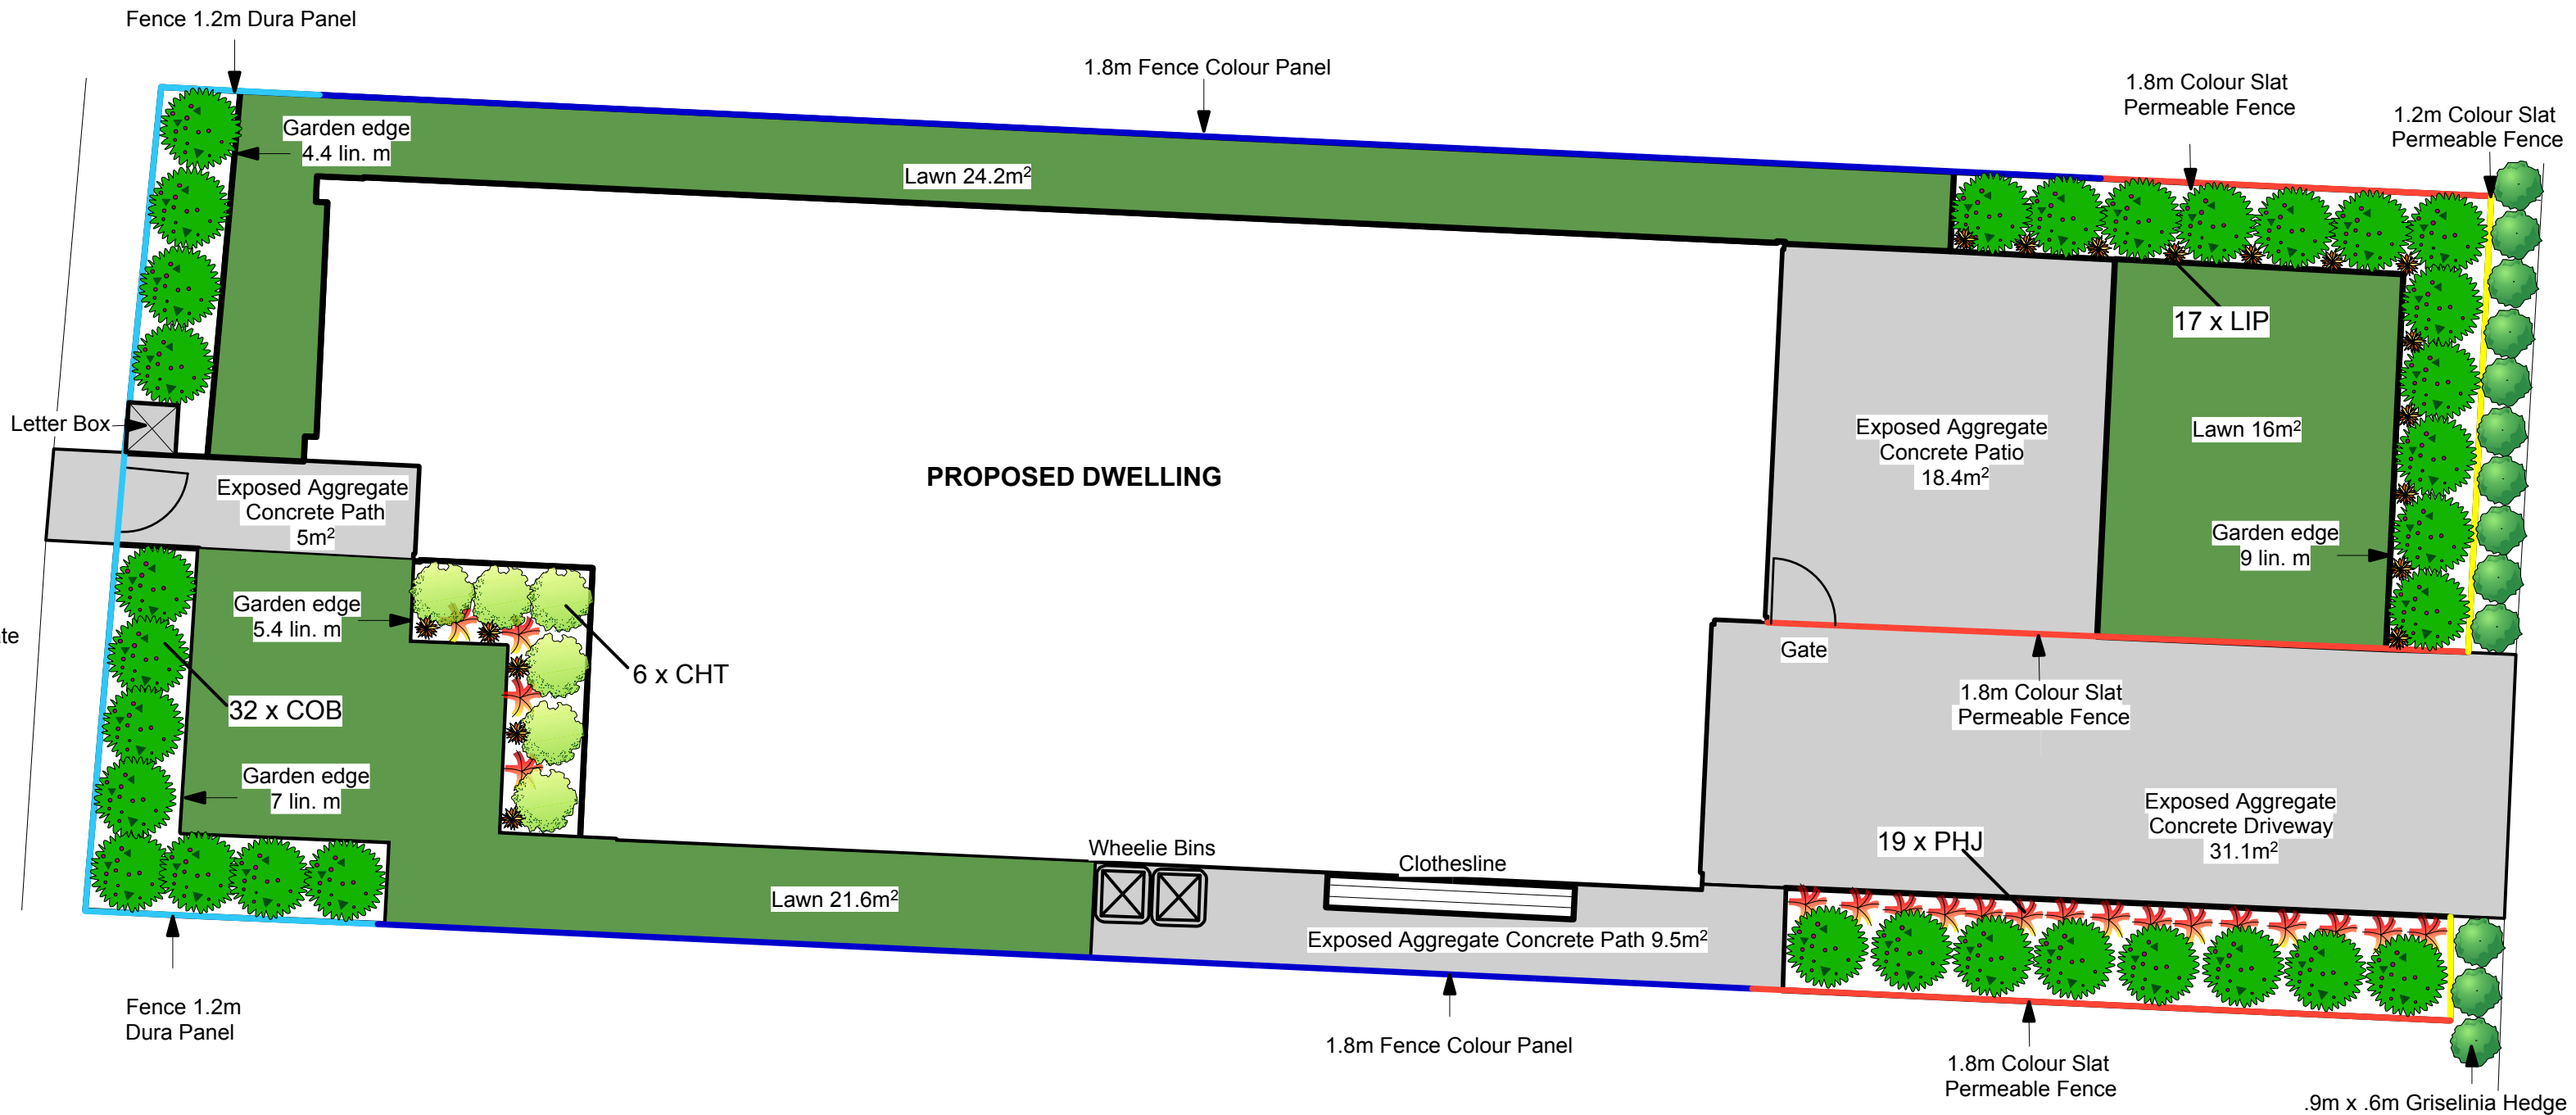

Corokia Bronze King

Choisya ternata

Libertia peregrinans

Phormium Jester

PLANTING KEY		
COB	Corokia Bronze King	32
LIP	Libertia peregrinans	17
CHT	Choisya ternata	6
PHJ	Phormium Jester	19

Note: layout and quantities are subject to site measure

LANDSCAPE SCHEDULE OF AREAS	
DWELLING FOOTPRINT	124m ²
CONCRETE	64m ²
GARDEN	37m ²
TIMBER GARDEN EDGE	25.8lin. m
LAWN	61.9m ²

Practical outcomes that grow value

1198 State Highway 1, Manakau Ph: 021 112 1063

Project Name: **Lot 135
Kenepuru Landing, Stage 1**

Date: 2 September 2018

Scale: 1:75 @ A3

Drawing Title: **DRAFT Landscape
& Planting Plan**

Drawing Number: 1

Drawn By: Tina Mullins