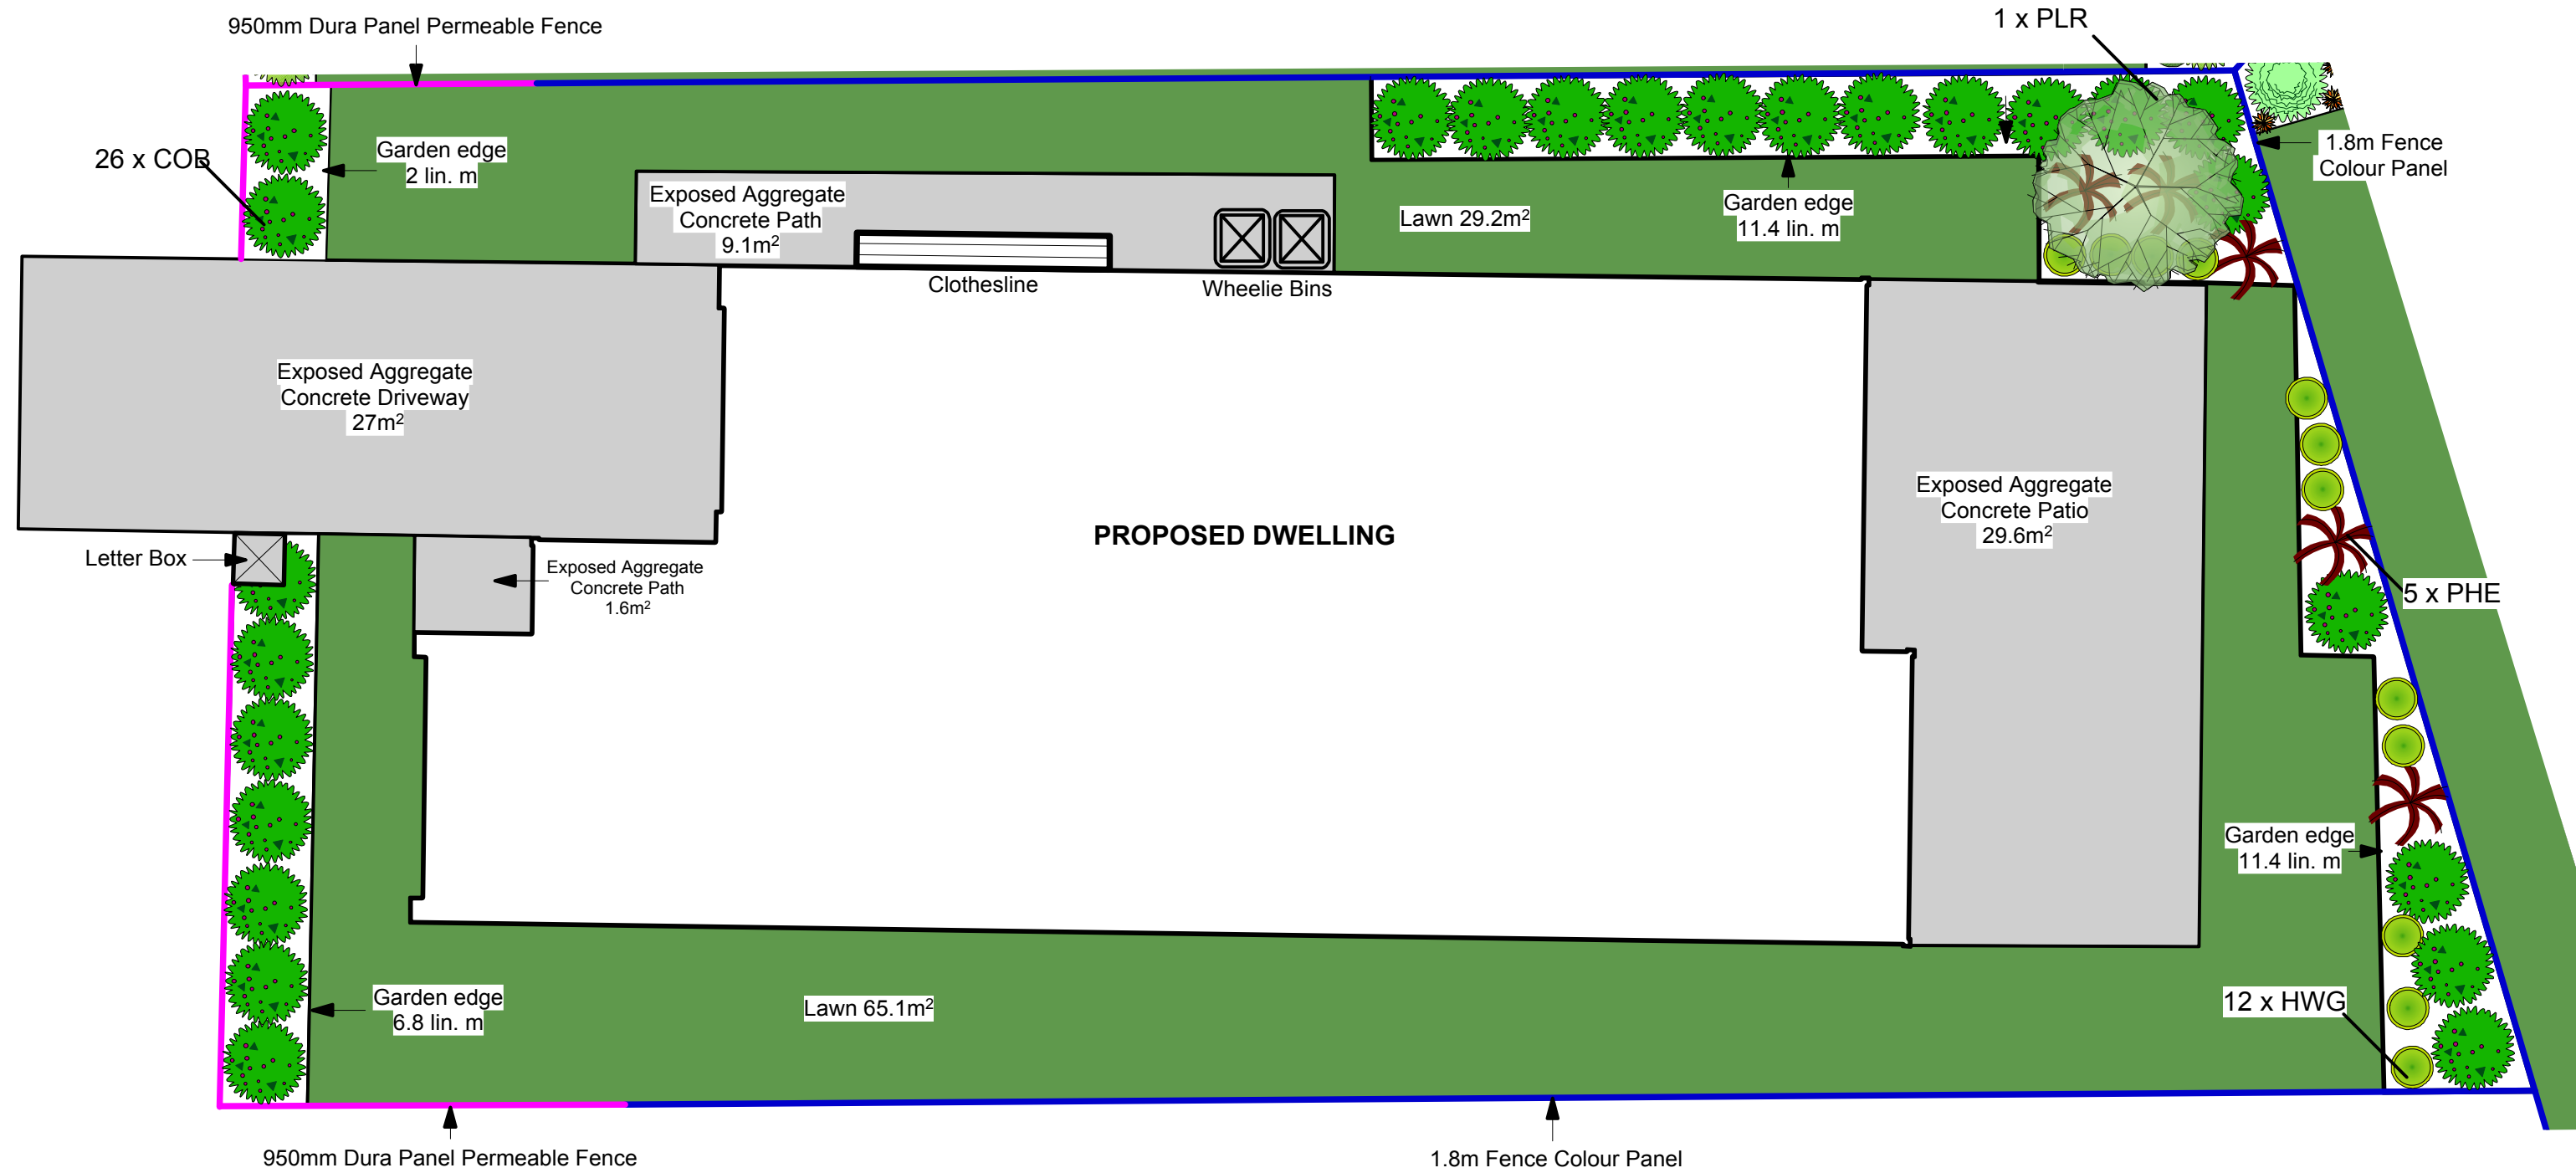

Plagianthus regius

Hebe Wiri Gem

Corokia Bronze King

Phormium Evening Glow

PLANTING KEY		
COB	Corokia Bronze King	26
HWG	Hebe Wiri Gem	12
PLR	Plagianthus regius	1
PHE	Phormium Evening Glow	5

Note: layout and quantities are subject to site measure

LANDSCAPE SCHEDULE OF AREAS	
DWELLING FOOTPRINT	124m ²
CONCRETE	67.3m ²
GARDEN	32.3m ²
TIMBER GARDEN EDGE	30.6lin. m
LAWN	94.3m ²

Practical outcomes that grow value

1198 State Highway 1, Manakau Ph: 021 112 1063

Project Name: **Lot 44**
Kenepuru Landing, Stage 1

Date: 21 August 2018

Scale: 1:75 @ A3

Drawing Title: **DRAFT Landscape & Planting Plan**

Drawing Number: 1

Drawn By: Tina Mullins