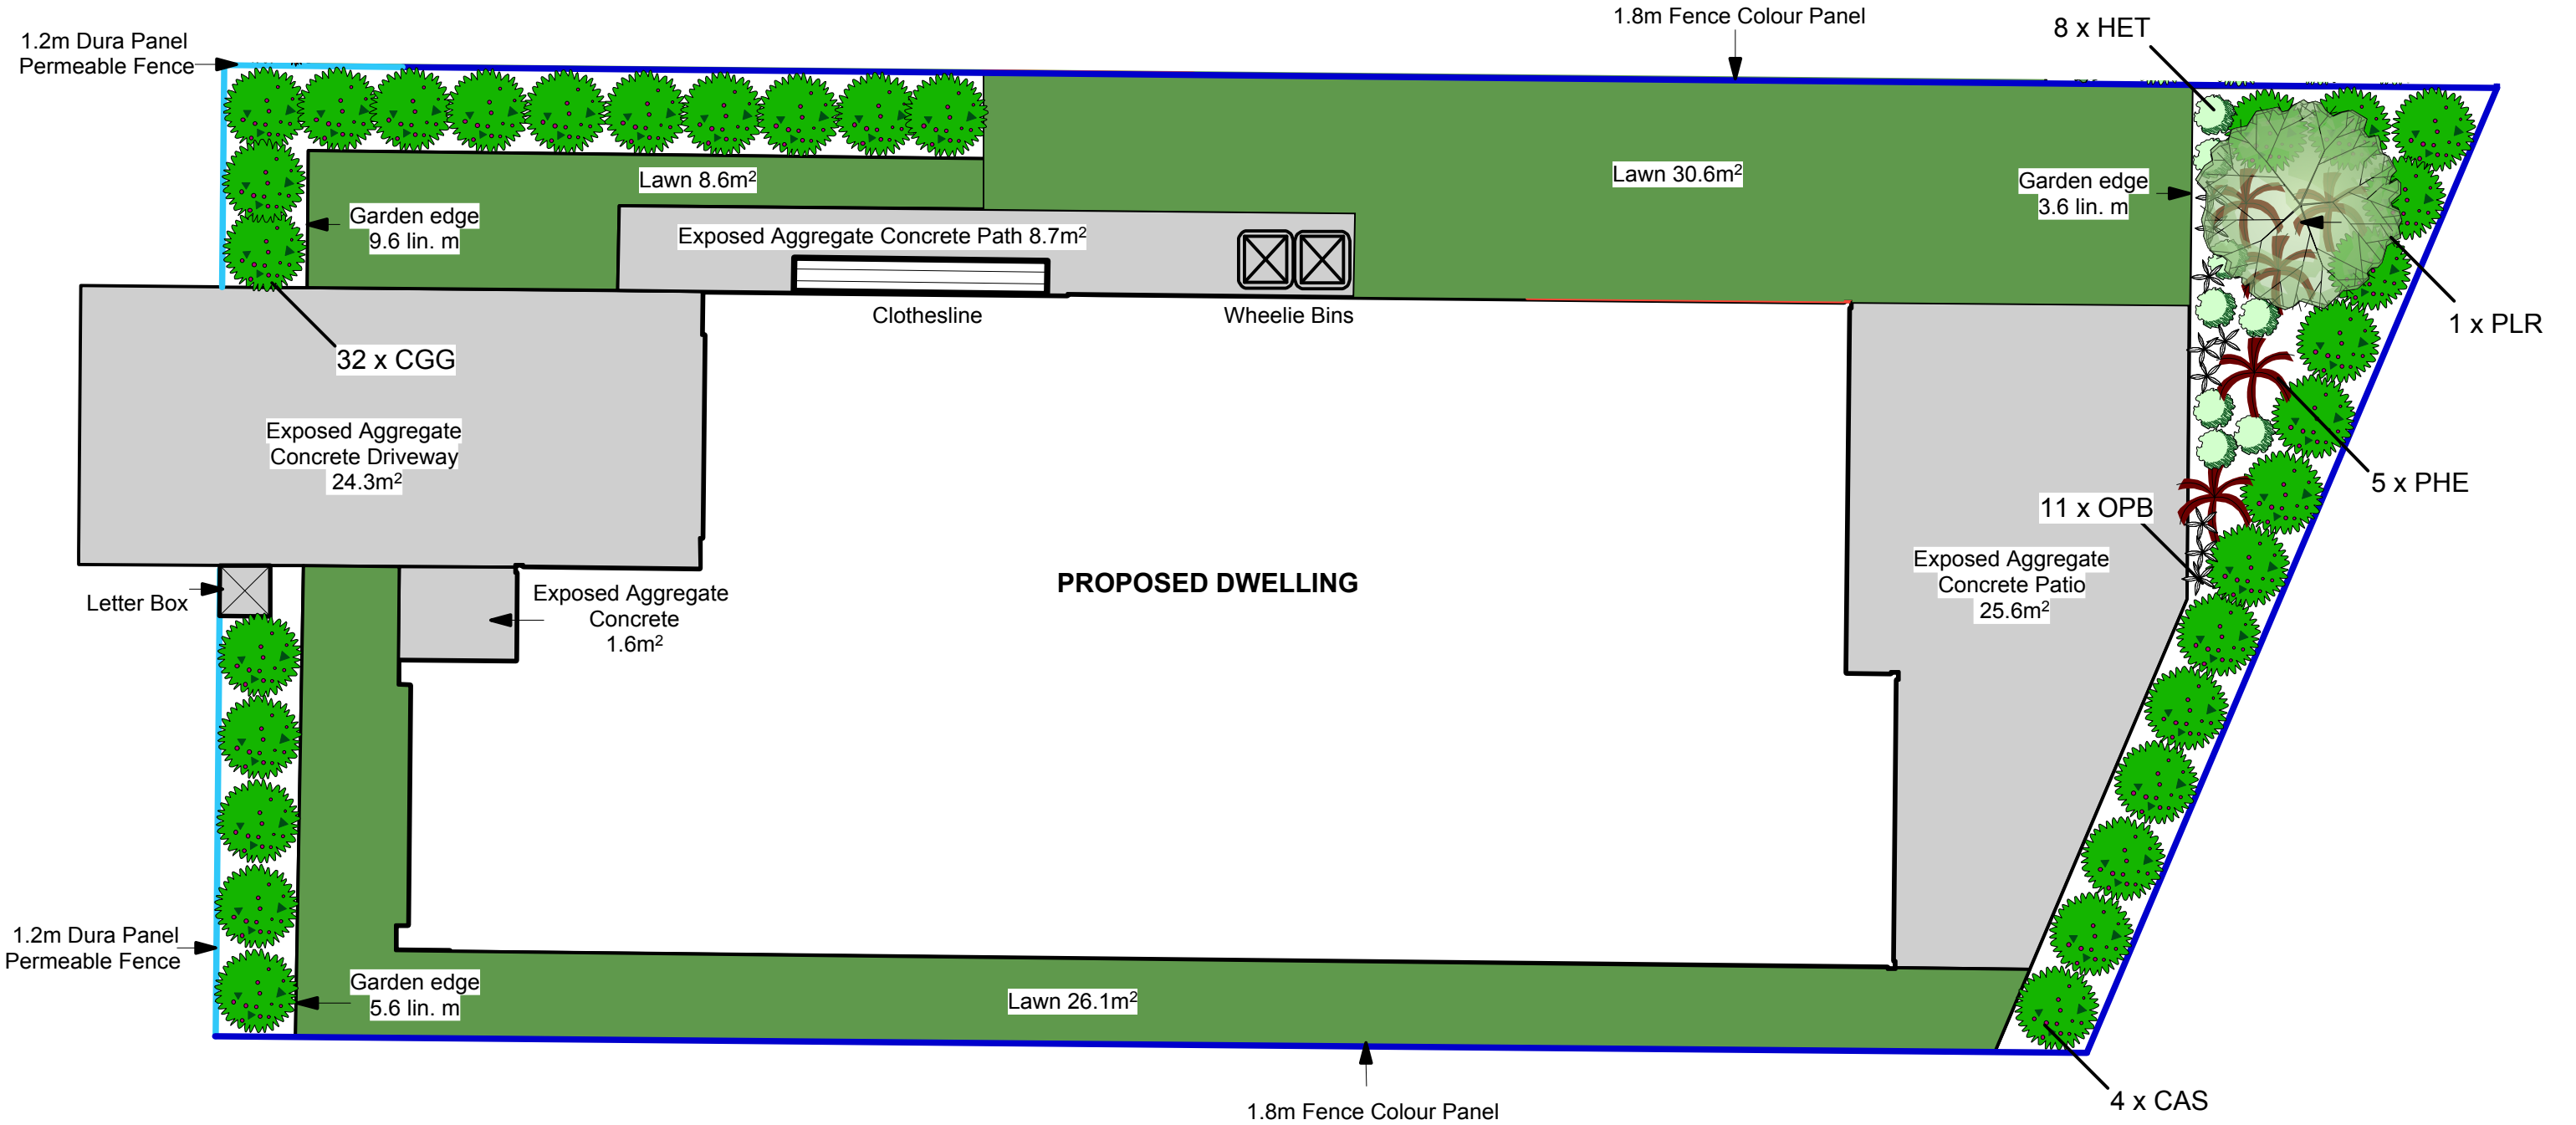

Note: layout and quantities are subject to site measure

LANDSCAPE SCHEDULE OF AREAS

DWELLING FOOTPRINT	124m ²
CONCRETE	60.3m ²
GARDEN	36m ²
TIMBER GARDEN EDGE	18.8lin. m
LAWN	67.4m ²

Practical outcomes that grow value

1198 State Highway 1, Manakau Ph: 021 112 1063

Project Name: **Lot 73**
Kenepuru Landing, Stage 1

Date: 2 September 2018

Scale: 1:75 @ A3

Drawing Title: **DRAFT Landscape & Planting Plan**

Drawing Number: 1

Drawn By: Tina Mullins