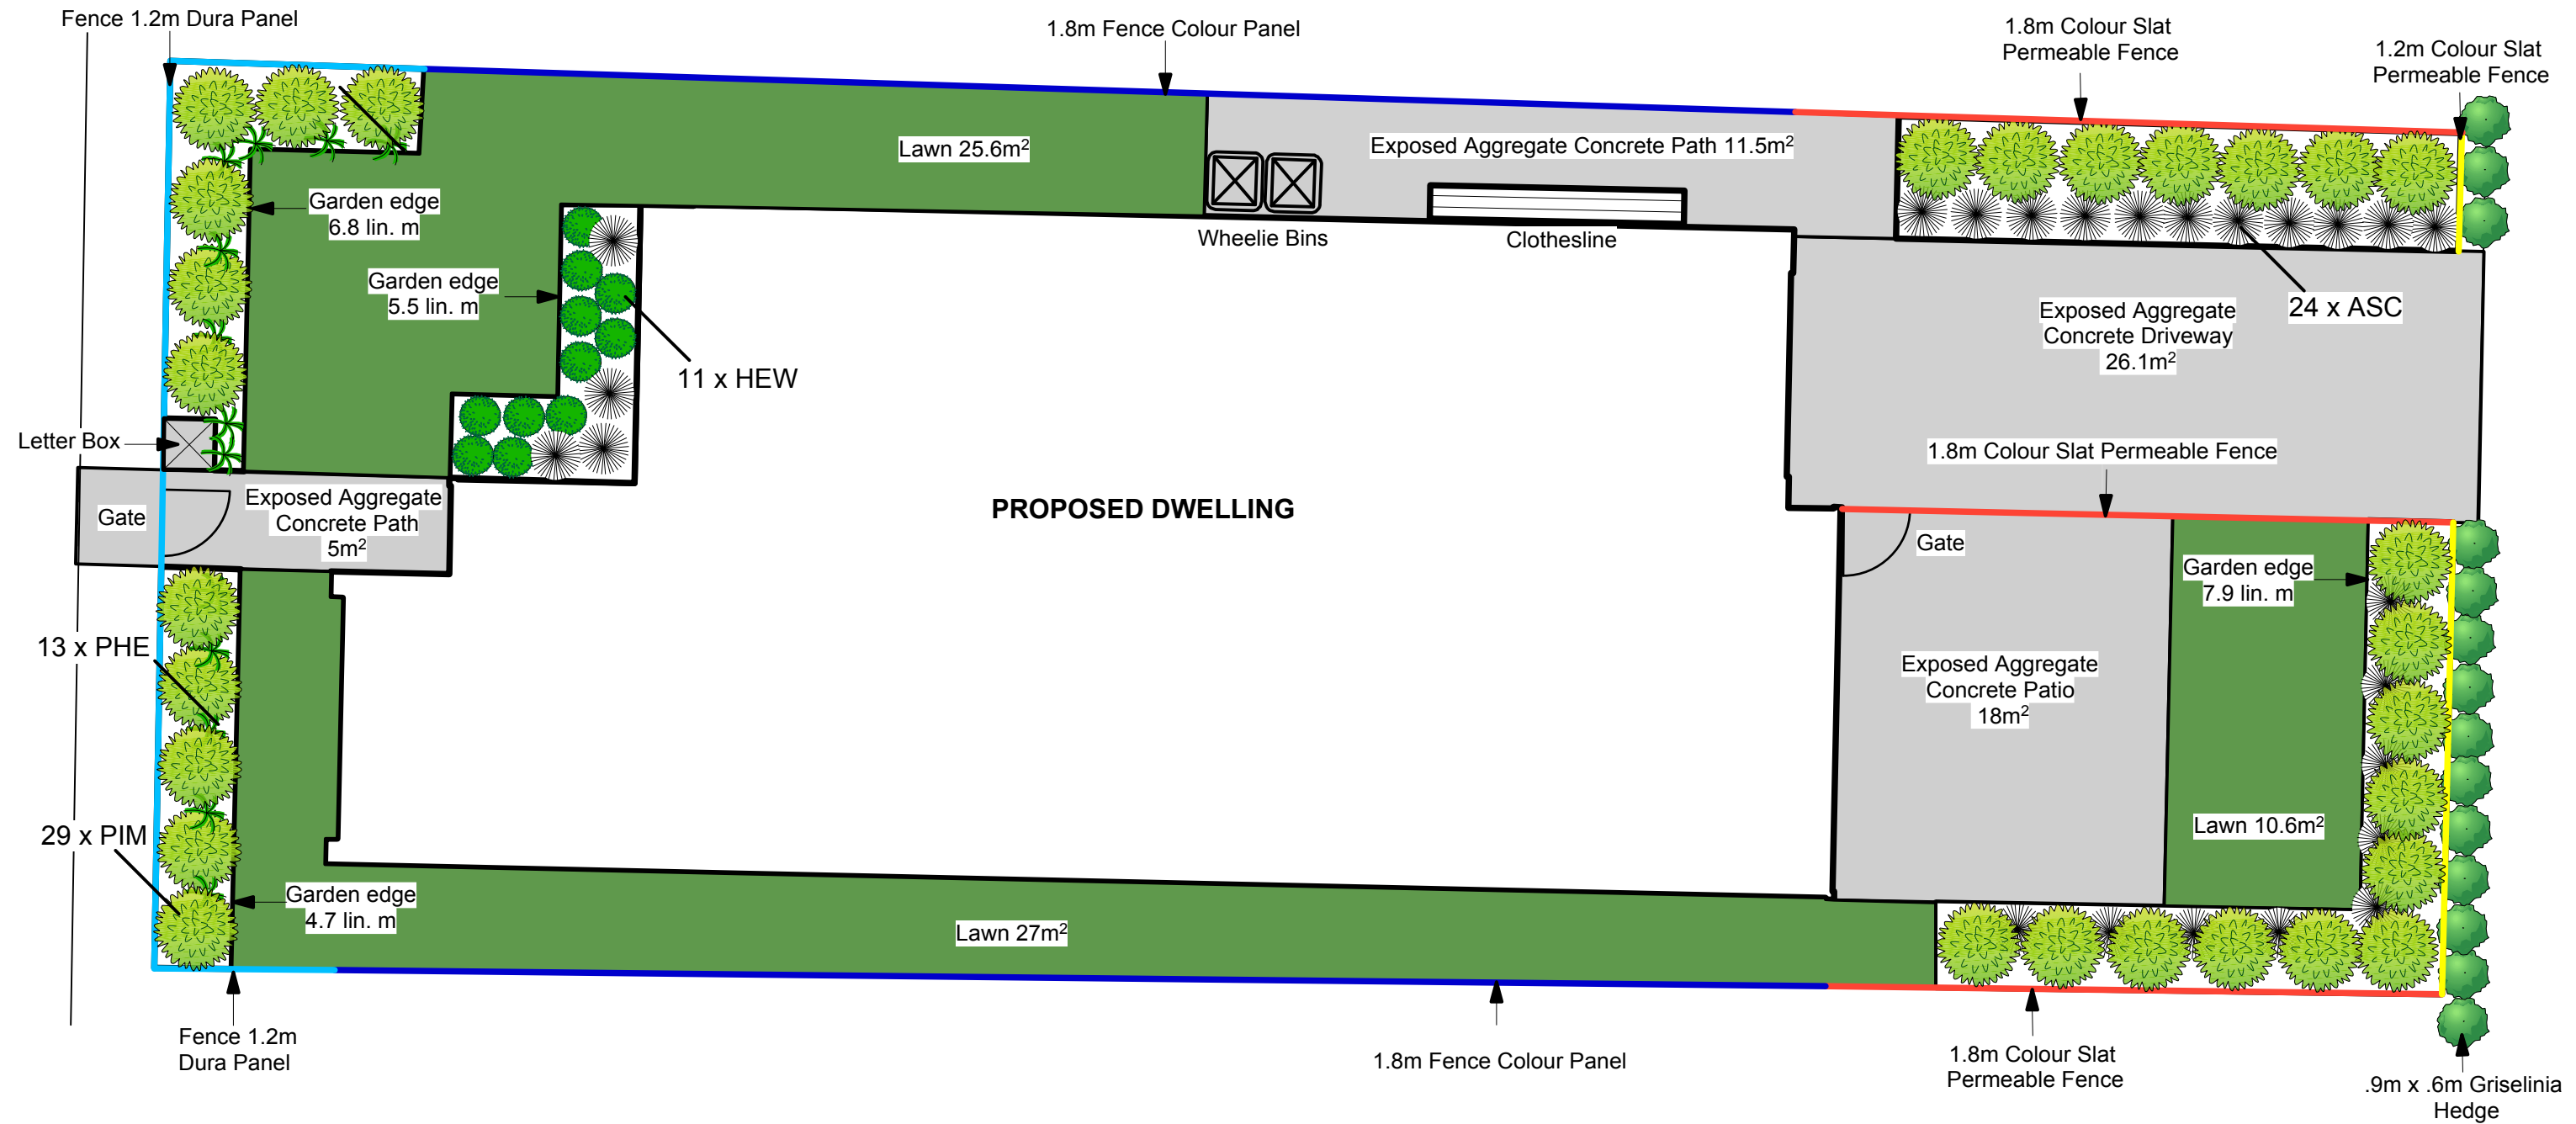

Note: layout and quantities are subject to site measure

LANDSCAPE SCHEDULE OF AREAS	
DWELLING FOOTPRINT	124m ²
CONCRETE	60.6m ²
GARDEN	25.6m ²
TIMBER GARDEN EDGE	24.9lin. m
LAWN	63.2m ²

Practical outcomes that grow value

1198 State Highway 1, Manakau Ph: 021 112 1063

Project Name: **Lot 142
Kenepuru Landing, Stage 1**

Date: 2 September 2018

Scale: 1:75 @ A3

Drawing Title: **DRAFT Landscape
& Planting Plan**

Drawing Number: 1

Drawn By: Tina Mullins